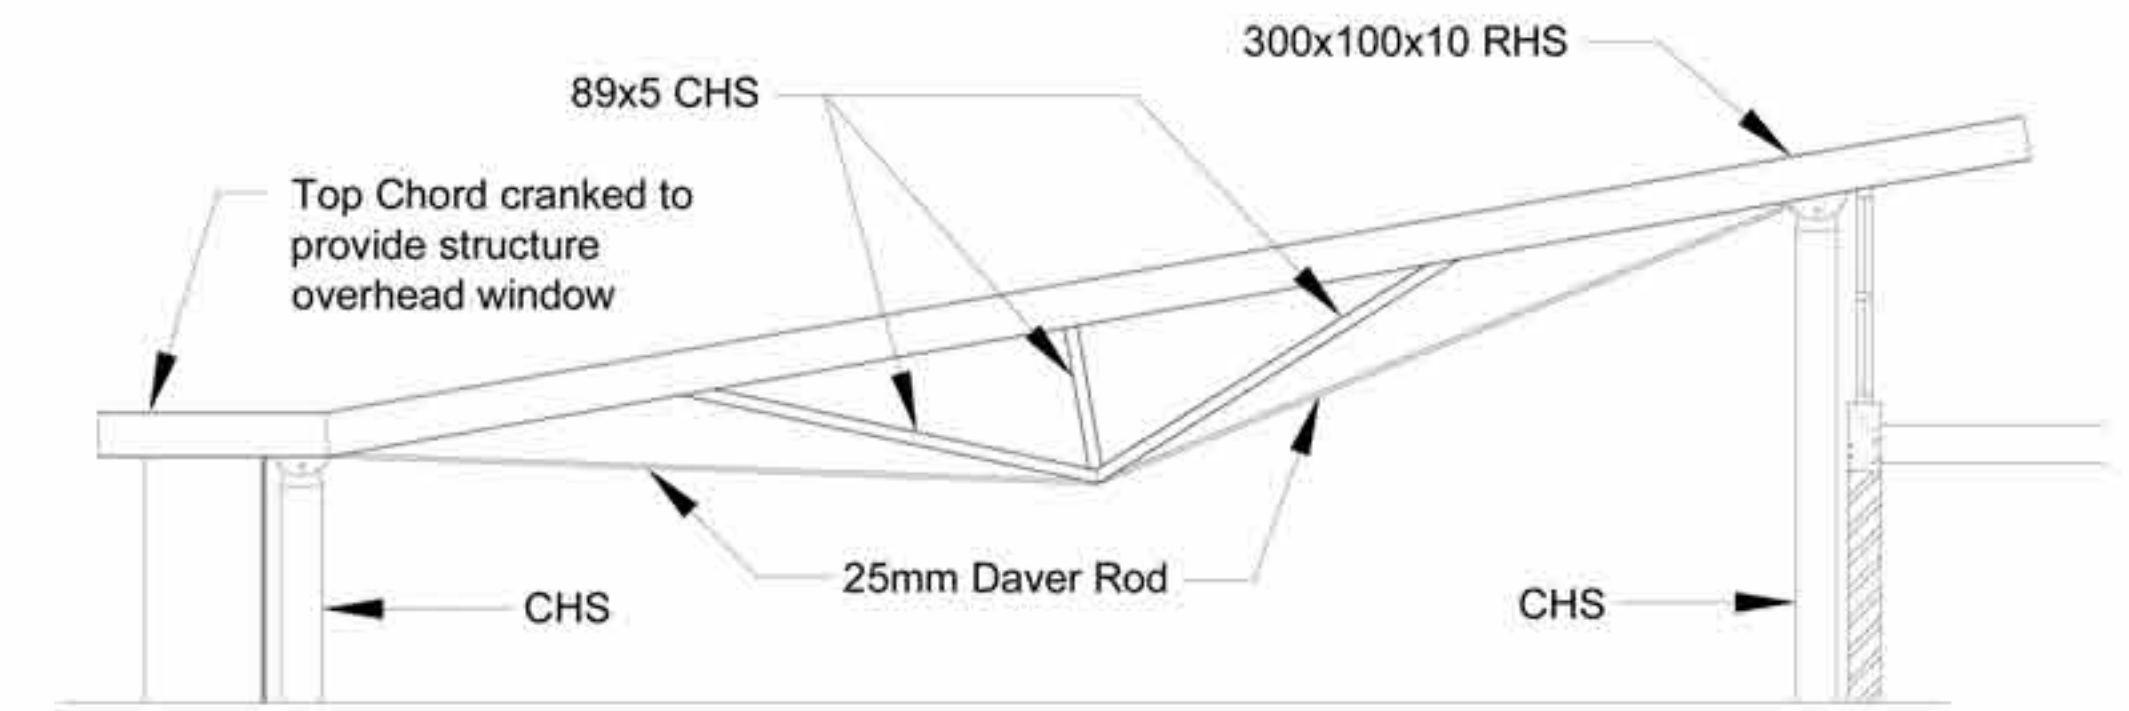

REAR ELEVATION  
SCALE 1:100

SECTION B-B  
SCALE 1:100

SECTION C-C  
SCALE 1:100

CANOPY TOTEM

CARRICKMACROSS  
LACE

CHAMBER TRUSS

BATH AVENUE ELEVATION  
SCALE 1:100