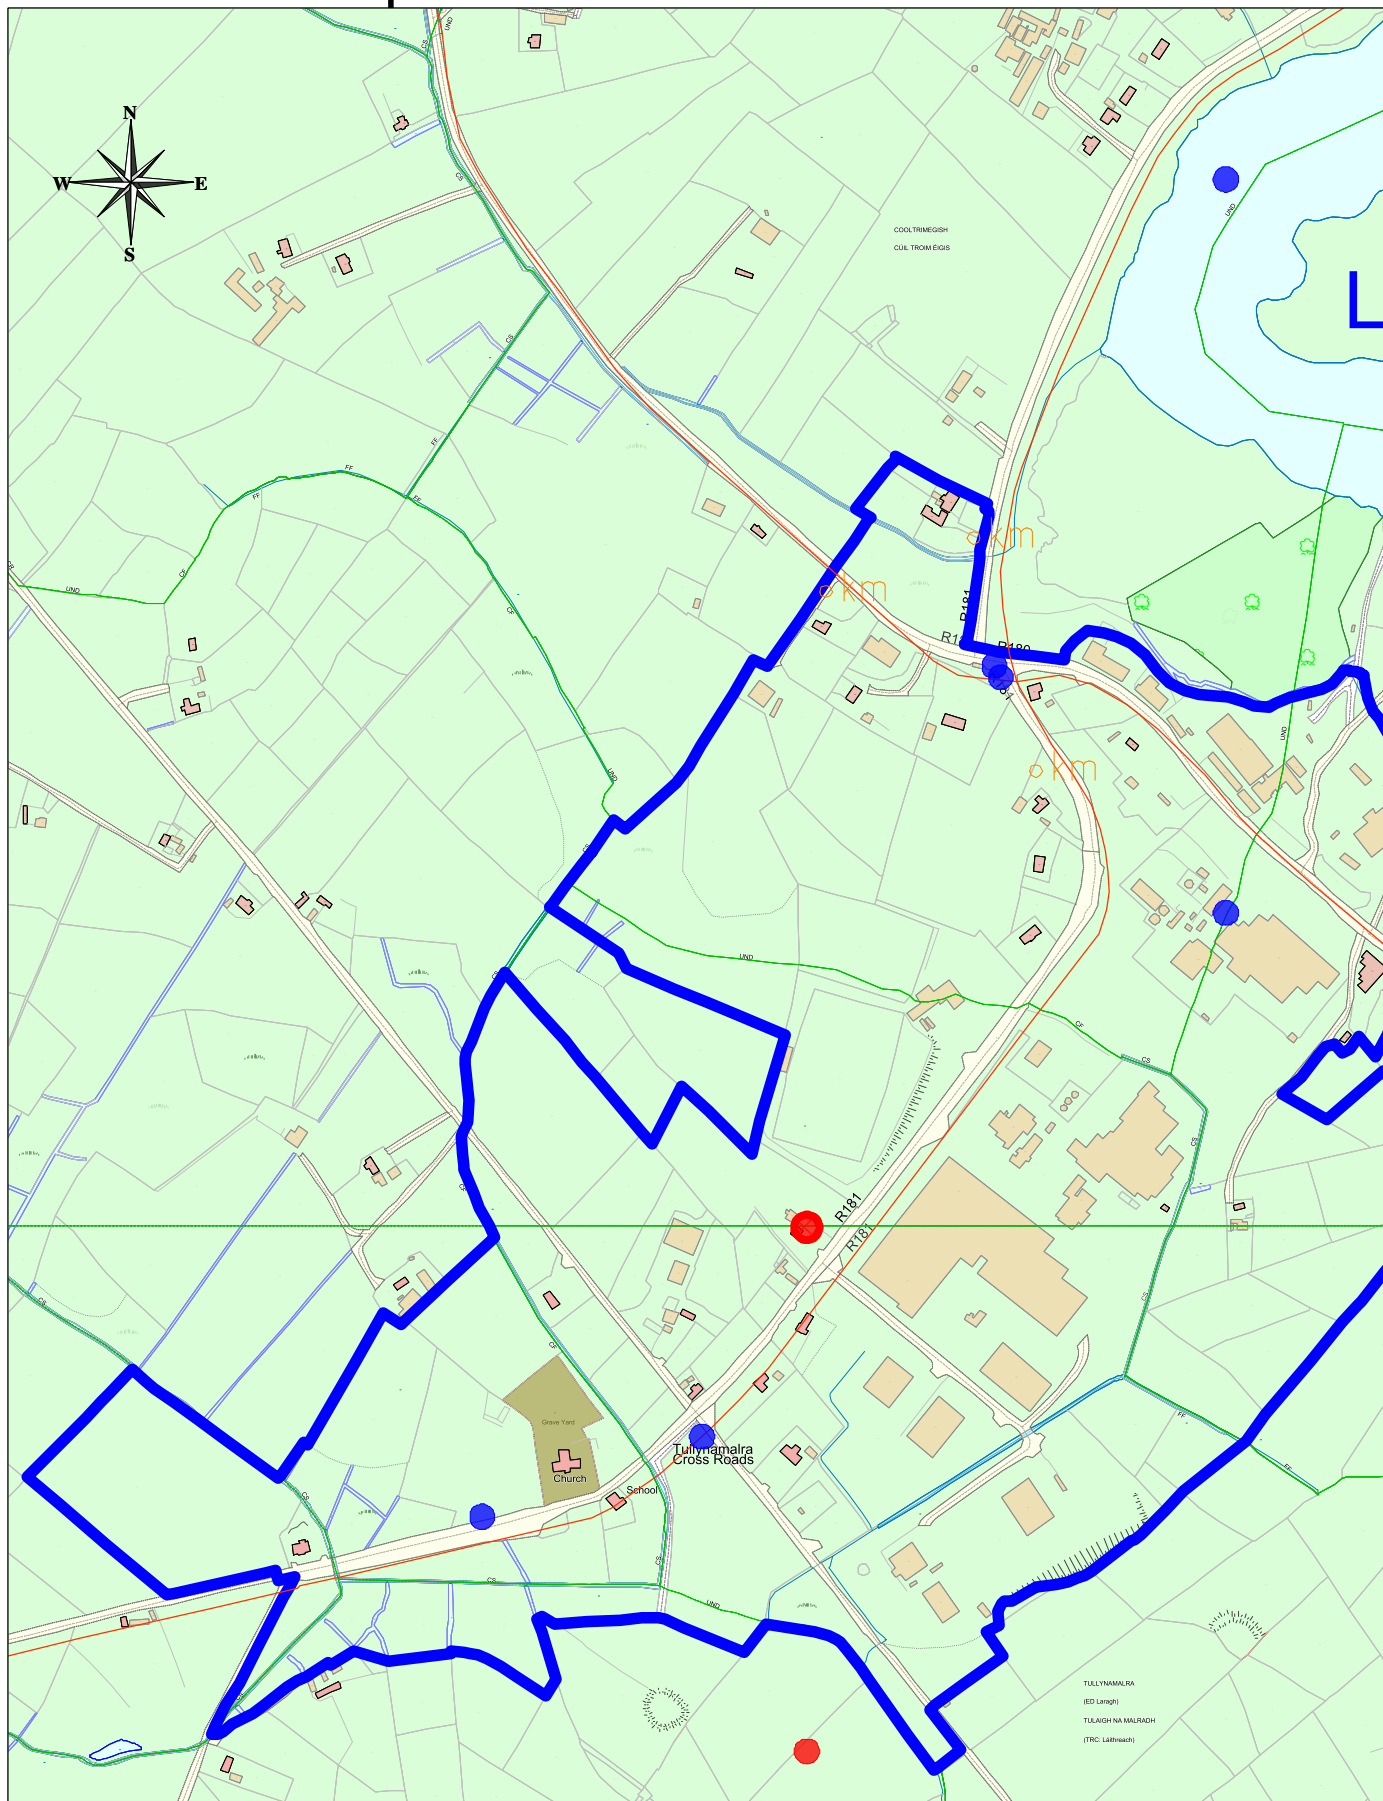

Speed limits Assessment

Comhairle Chontae Mhuineacháin,
Oifigí Contae,
An Gleann,
Mhuineachán,
Guthá 047 30500

Monaghan County Council,
County Offices,
The Glen, Monaghan
Phone: 047 30500
Fax: 047 82739

Project: R-179 Lough Egish

Drawn By:	AH
Survey By:	
Date:	09:01:12
Scale:	1:7217