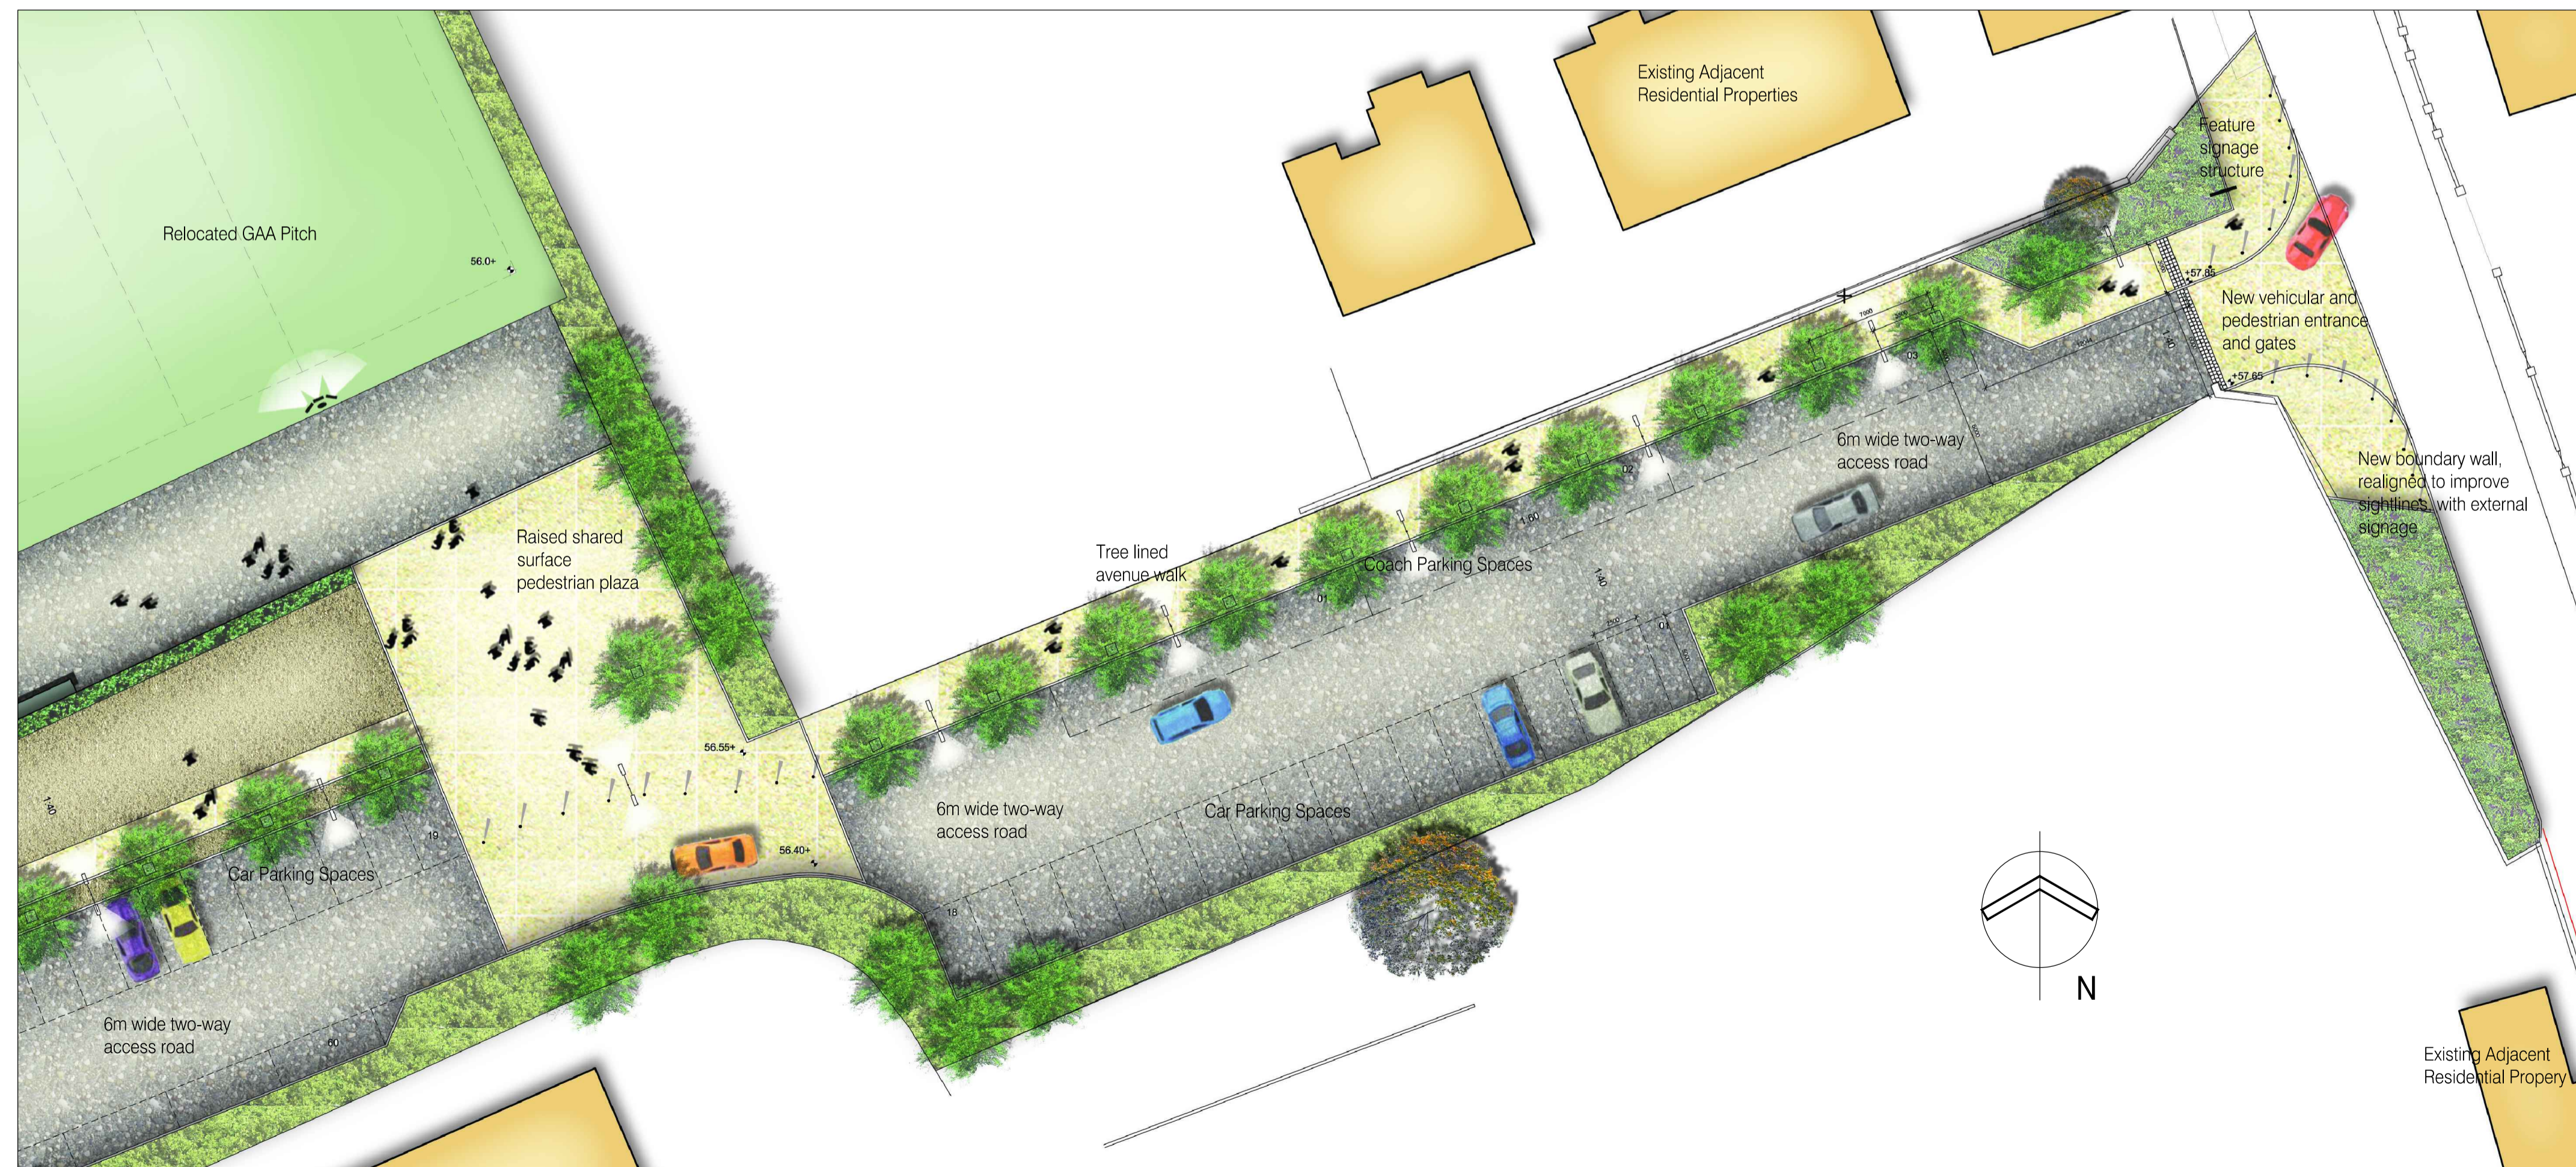

SITE ENTRANCE GATE PERSPECTIVE VIEW

SITE ENTRANCE PLAN LAYOUT

Clones Erne East Sports Partnership Project

A project supported by the European Union PEACE III Programme managed by the Special EU Programmes Body

Coady Partnership ARCHITECTS

Project: Clones Erne East Sport Partnership Project

Drawing title: Site Entrance + Perspective view